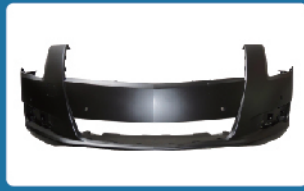

34-9909-WSH