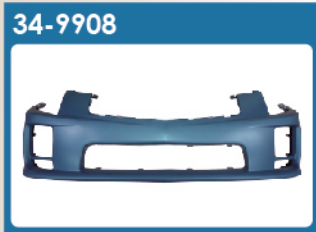

CD

GOOD GO ITEM NO.	DESCRIPTION	YEAR	PART NO	PARTS LINK	CAPA	MEASURE	REMARK
34-9908	CD CTS-V FR BUMPER (PRIMED-GRAY)	03-07	12335777	GM1000710		3pcs/36	
34-9504	CD CTS-V GRILLE (CHROME-BLACK)	03-07	15147586	GM1200516		5pcs/8.7	
34-9706	CD CTS-V BUMPER GRILLE (CHROME)	03-07	25750638	GM1036143		5pcs/3.4	
34-6101	CD CTS-V SEDAN FOG LAMP ASSY	09-13	25963286	GM2592304		10pcs/1.6	SAE
34-9702CS	CD CTS-V SEDAN FR BUMPER GRILLE (CHROME-SILVER)	09-14	25891997	GM1036126		5pcs/4.9	
34-7103L	CD CTS-V SEDAN BEAEL FOG LAMP COVER OUTER (CHROME-BLACK) LH	11-14	25863013	GM1038121		5pcs/0.4	
34-7103R	CD CTS-V SEDAN BEAEL FOG LAMP COVER OUTER (CHROME-BLACK) RH	11-14	25863012	GM1039121		5pcs/0.4	
34-7401	CD CTS-V SEDAN FR MOULDING KIT COVER(GARY)	09-14	25882978	GM1044116		5pcs/1.9	
34-7001	CD CTS-V SEDAN ABSORBER IMPACT	09-14	20782127	GM1070262		3pcs/4.9	
34-5006	CD CTS/CTS-V COUPE R/B COVER TOW HOOK(PAINT TO MATCH)	11-14	25961849	GM1129104		20pcs/0.1